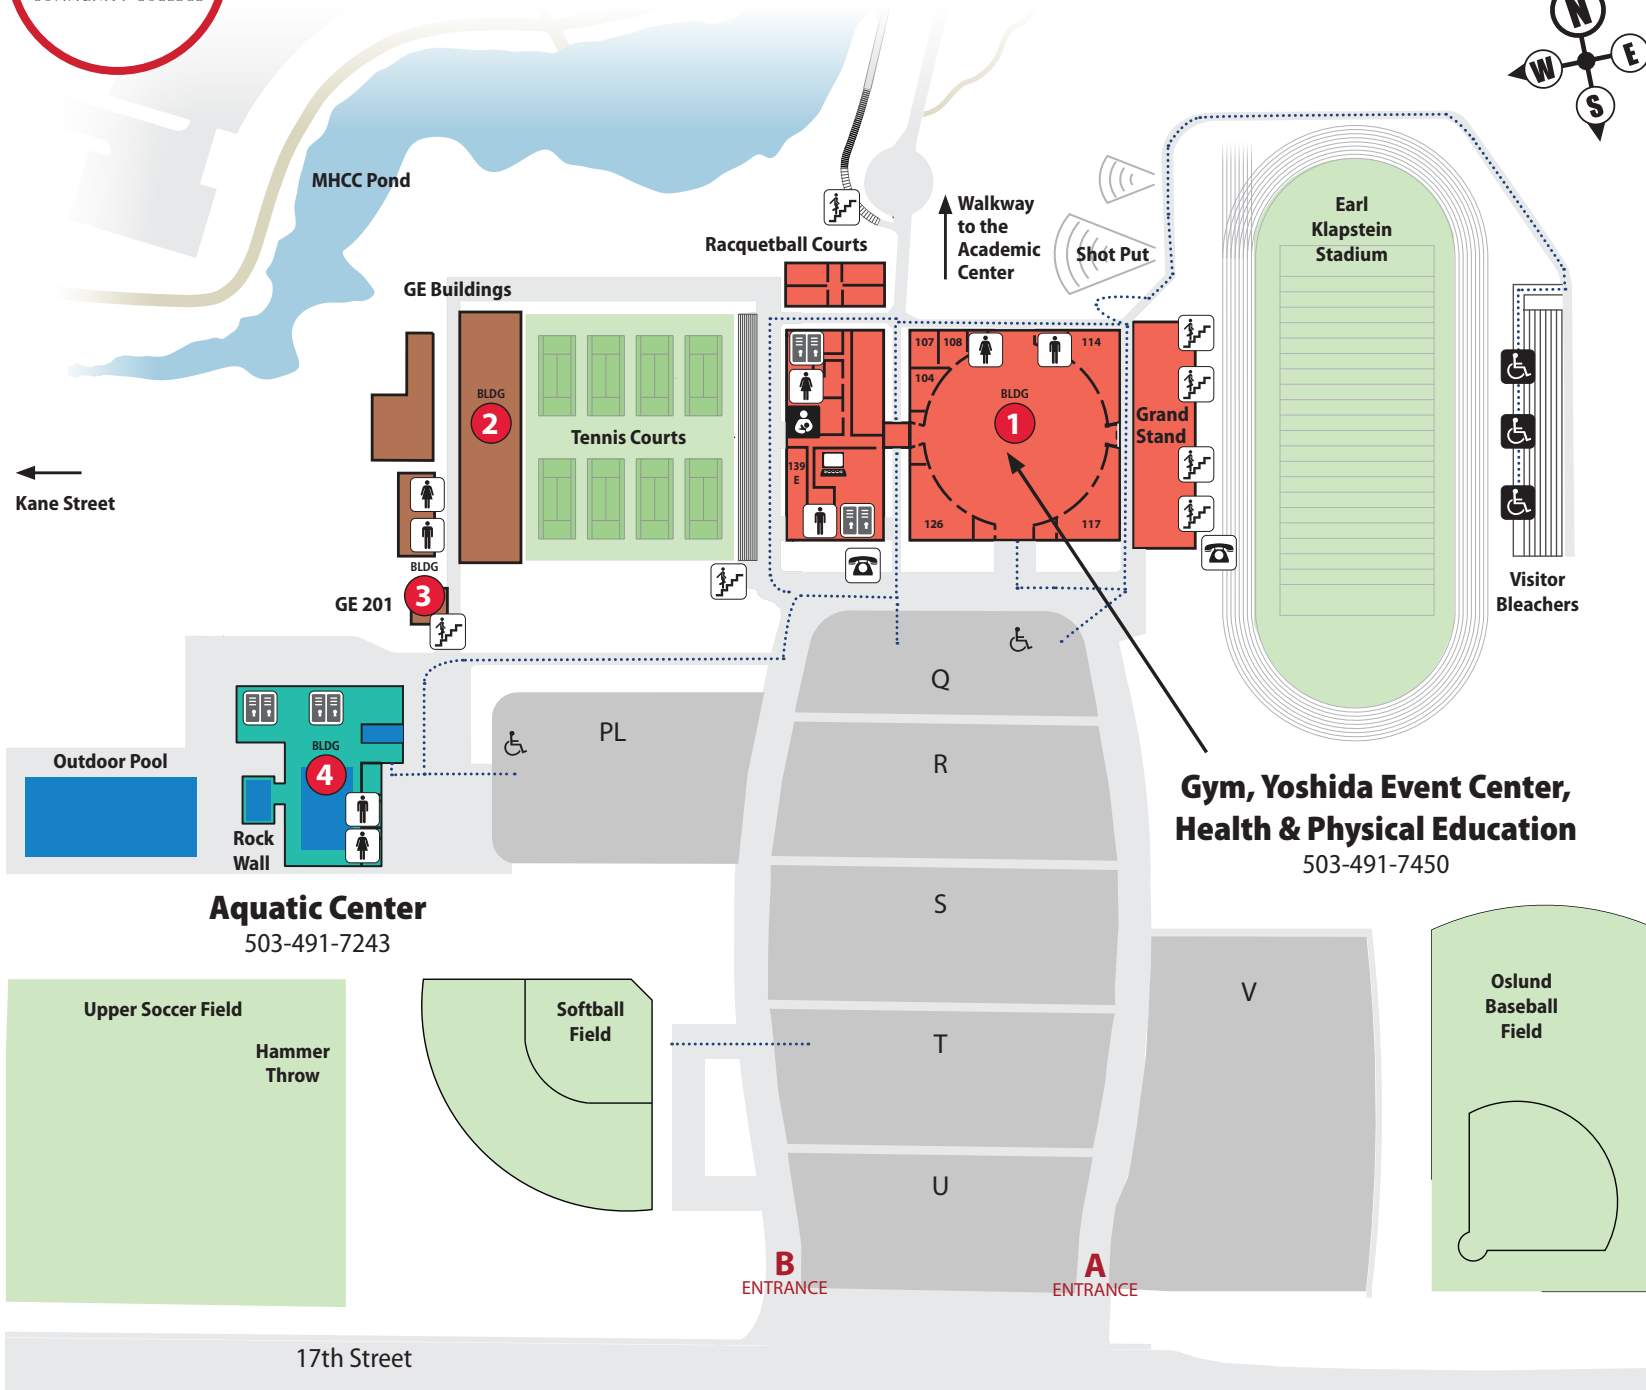

# MHCC South Campus Map

## LEGEND

- 1 Building Numbers
- A Campus Entrances
- Computer Lab
- Lactation Space
- Locker Rooms
- Q Parking Lots
- Parking Accessible Spaces
- Restrooms
- Roads and Walkways
- Stairway
- Telephone
- Wheelchair Routes
- ADA Seating Area

## INDEX

- **BUILDING 1:**
  - Rooms PE101-PE177
  - Gym
  - HPE Office
  - Racquetball Courts
  - Weight Room
  - Yoshida Event Center
- **BUILDING 2:**
  - GE Building
  - GE101
  - Glaziers Apprentice Office
- **BUILDING 3:**
  - GE 201
  - Small Business
  - Development Center
- **BUILDING 4:**
  - Rooms PL100-PL128
  - Aquatic Center
  - 25-Yard Pool
  - 50-Meter Pool
  - Learner Pool
  - Rock Wall